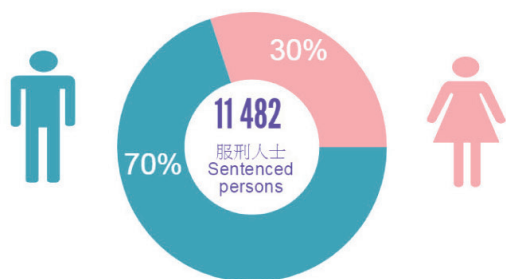

按類別劃分的懲教院所收納人次

Admission of Persons in Custody to Correctional Institutions by Category

附錄 Appendix 6

按性別劃分收納入懲教院所的
服刑人次
Admission of Sentenced Persons
to Correctional Institutions by Gender

2015

按性別劃分收納入懲教院所的
還押人次
Admission of Persons on Remand to
Correctional Institutions by Gender