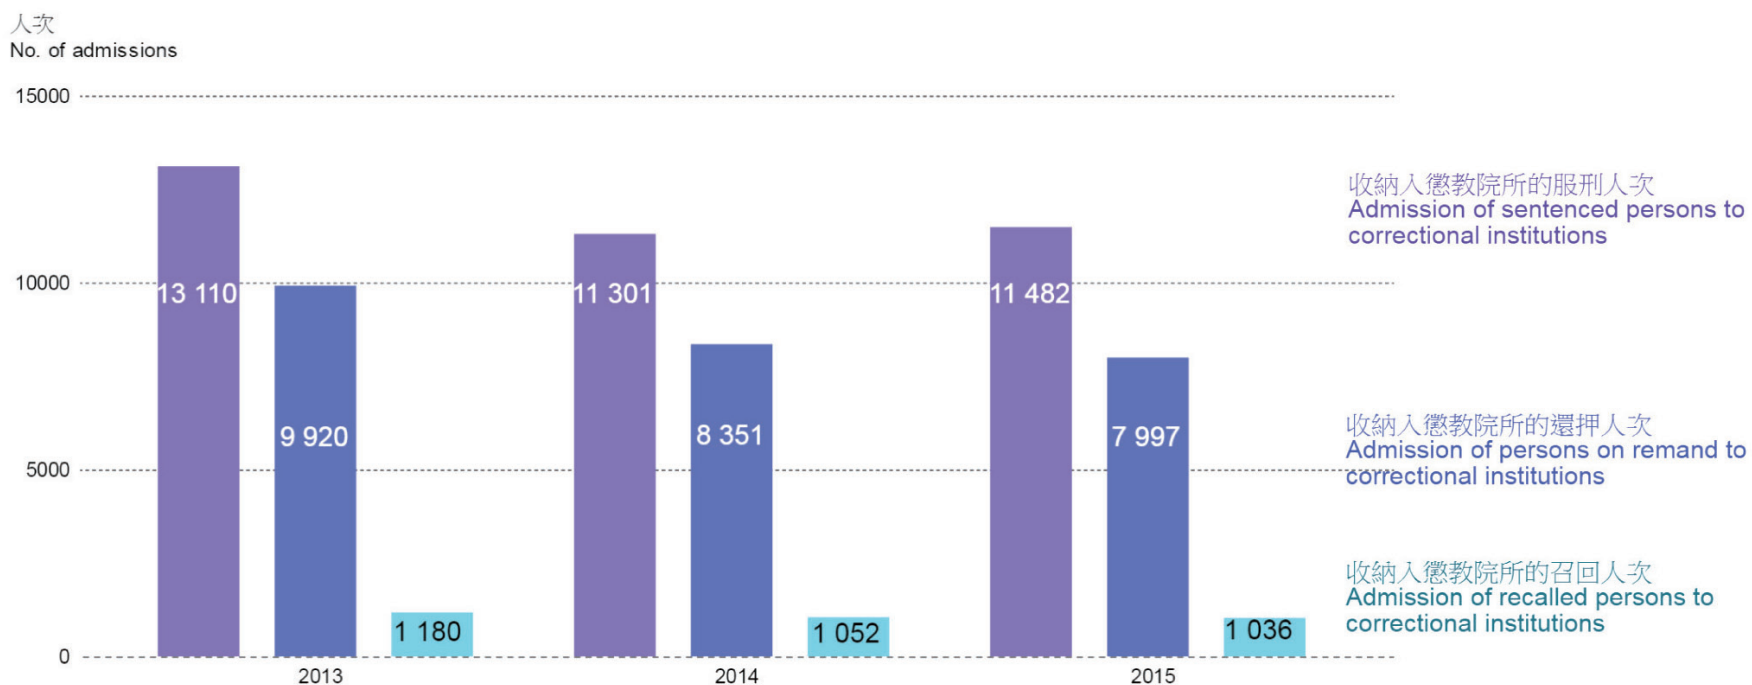

按類別劃分的懲教院所收納人次

Admission of Persons in Custody to Correctional Institutions by Category

附錄 Appendix 6

按性別劃分收納入懲教院所的
服刑人次
Admission of Sentenced Persons
to Correctional Institutions by Gender

2015

按性別劃分收納入懲教院所的
還押人次
Admission of Persons on Remand to
Correctional Institutions by Gender