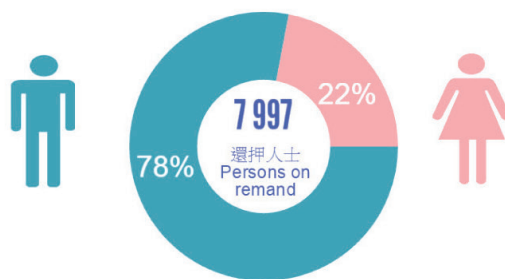

按性別劃分收納入懲教院所的
還押人次
Admission of Persons on Remand to
Correctional Institutions by Gender

2015