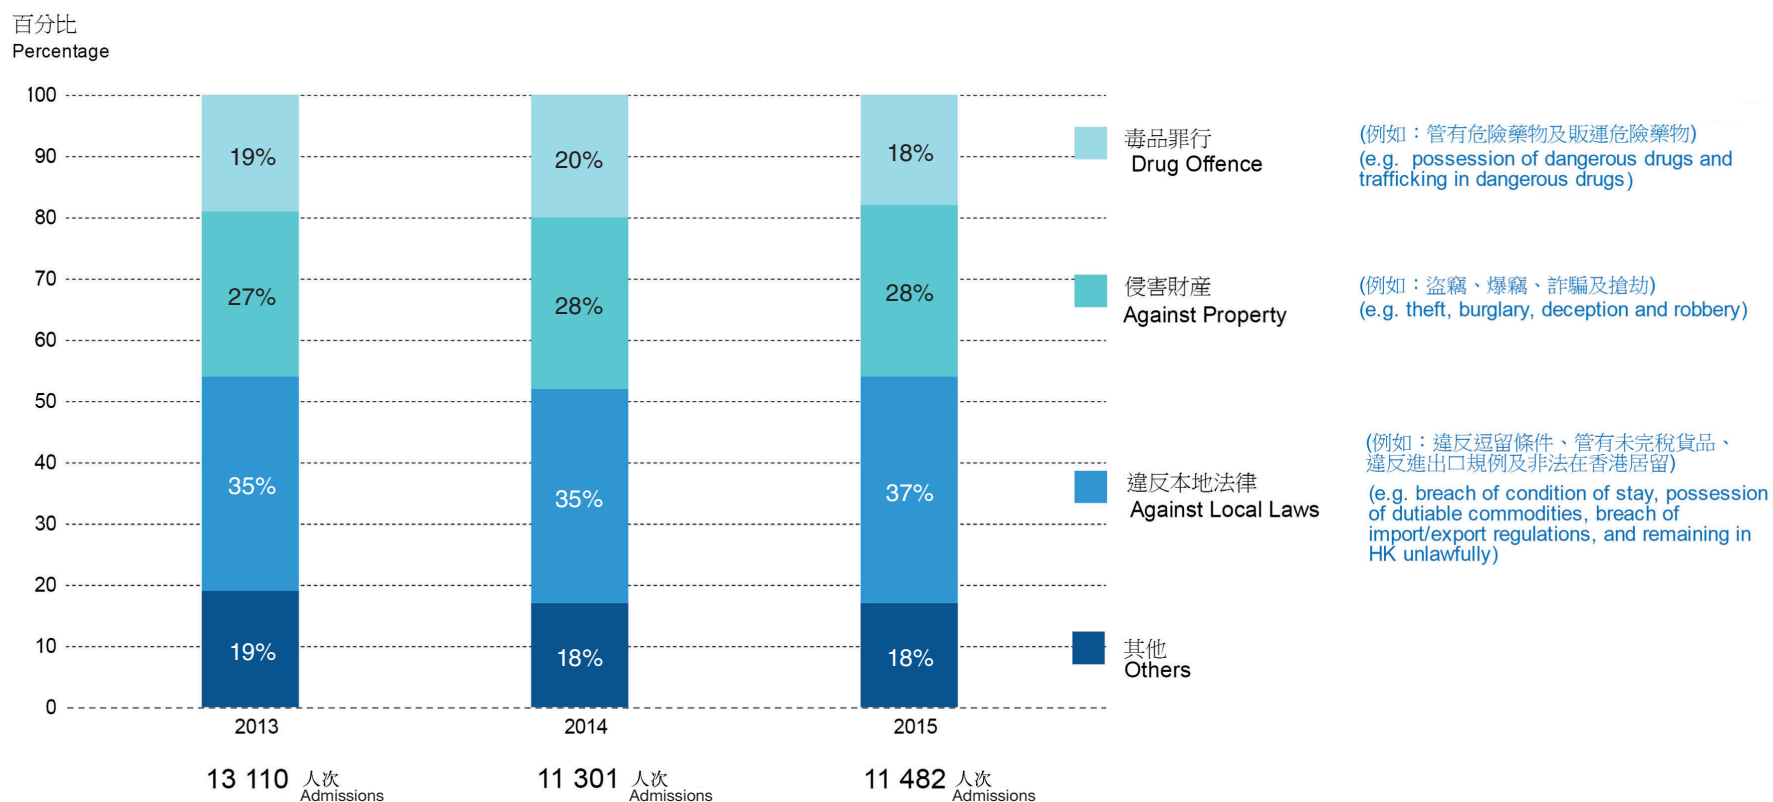

按罪行類別劃分被收納於懲教院所的服刑人次

Admission of Sentenced Persons to Correctional Institutions by Type of Offence

附錄 Appendix 7

備注：由於四捨五入關係，圖表內個別項目的數字加起來可能與總數略有出入。

Note: There may be a slight discrepancy between the sum of individual items and the total as shown in the chart due to rounding.