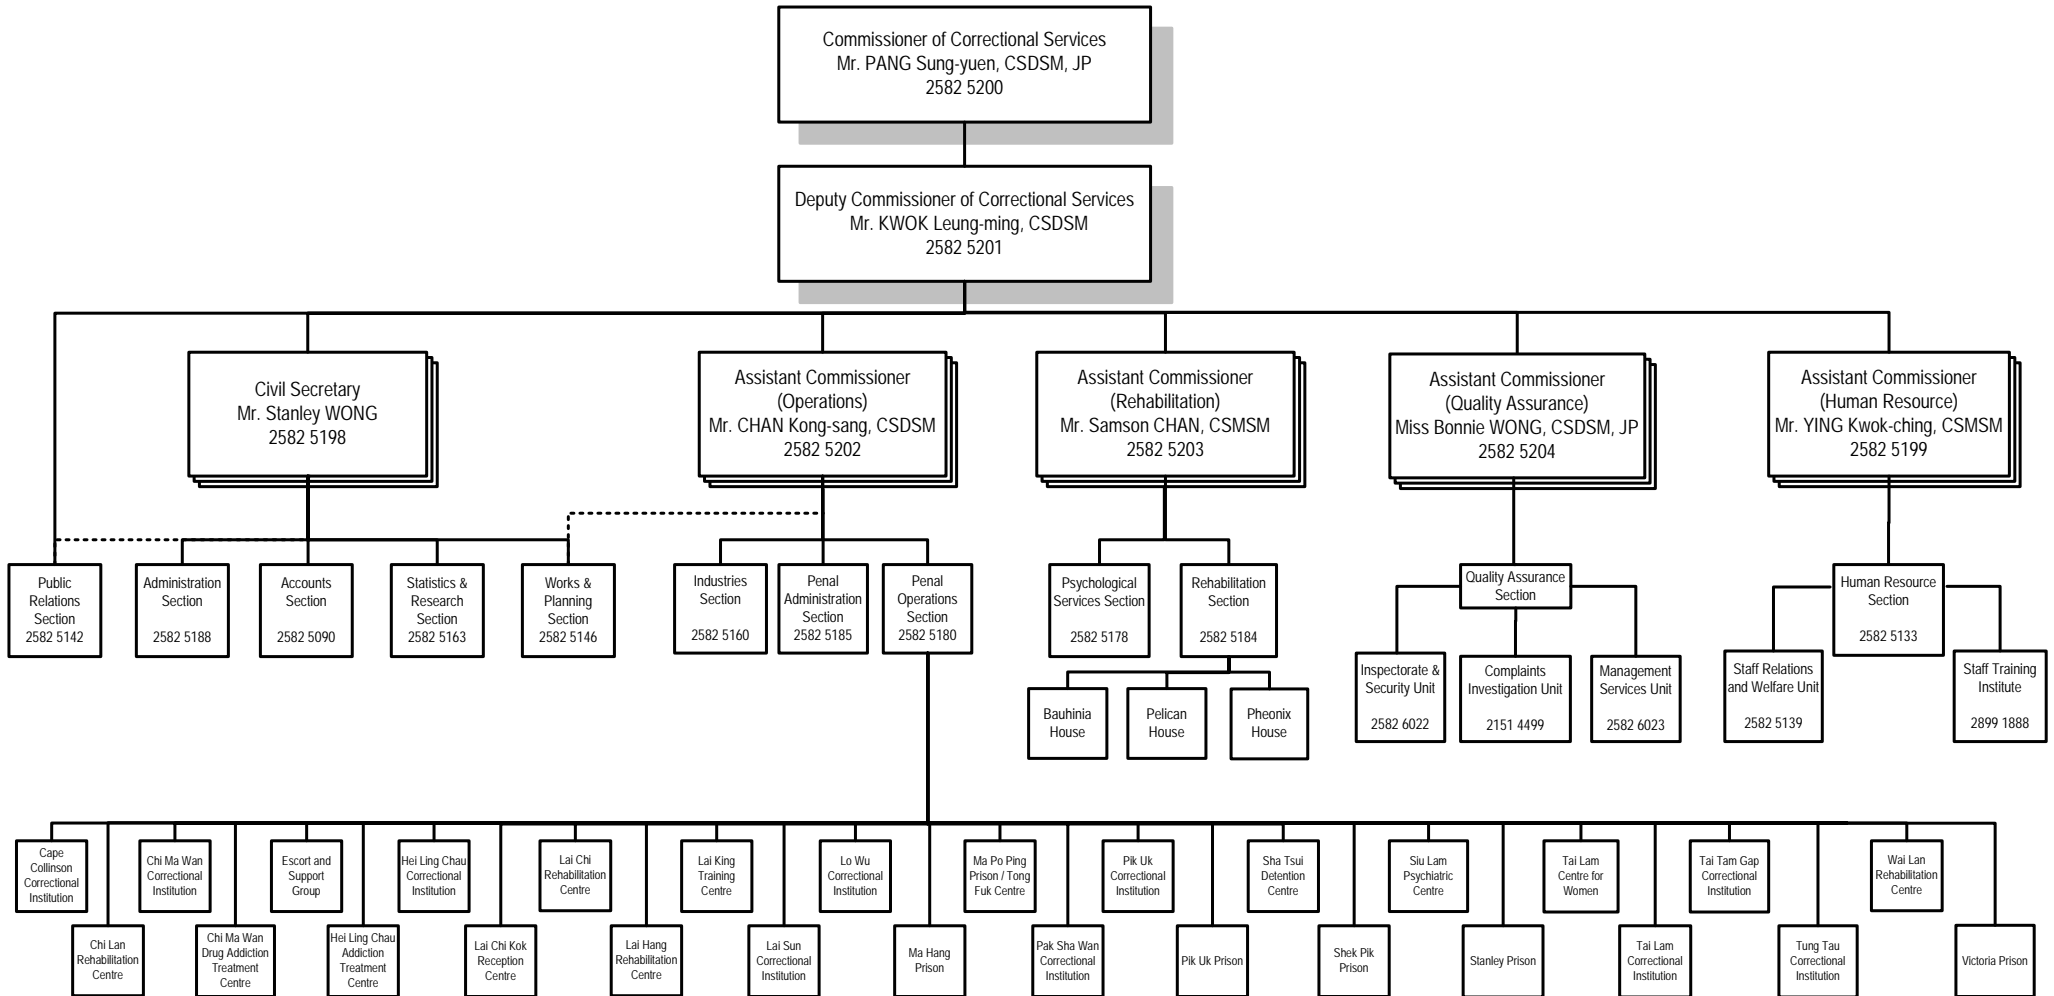

Organisation Chart of Correctional Services Department

(As at 1 July 2003)

----- Functional Responsibility