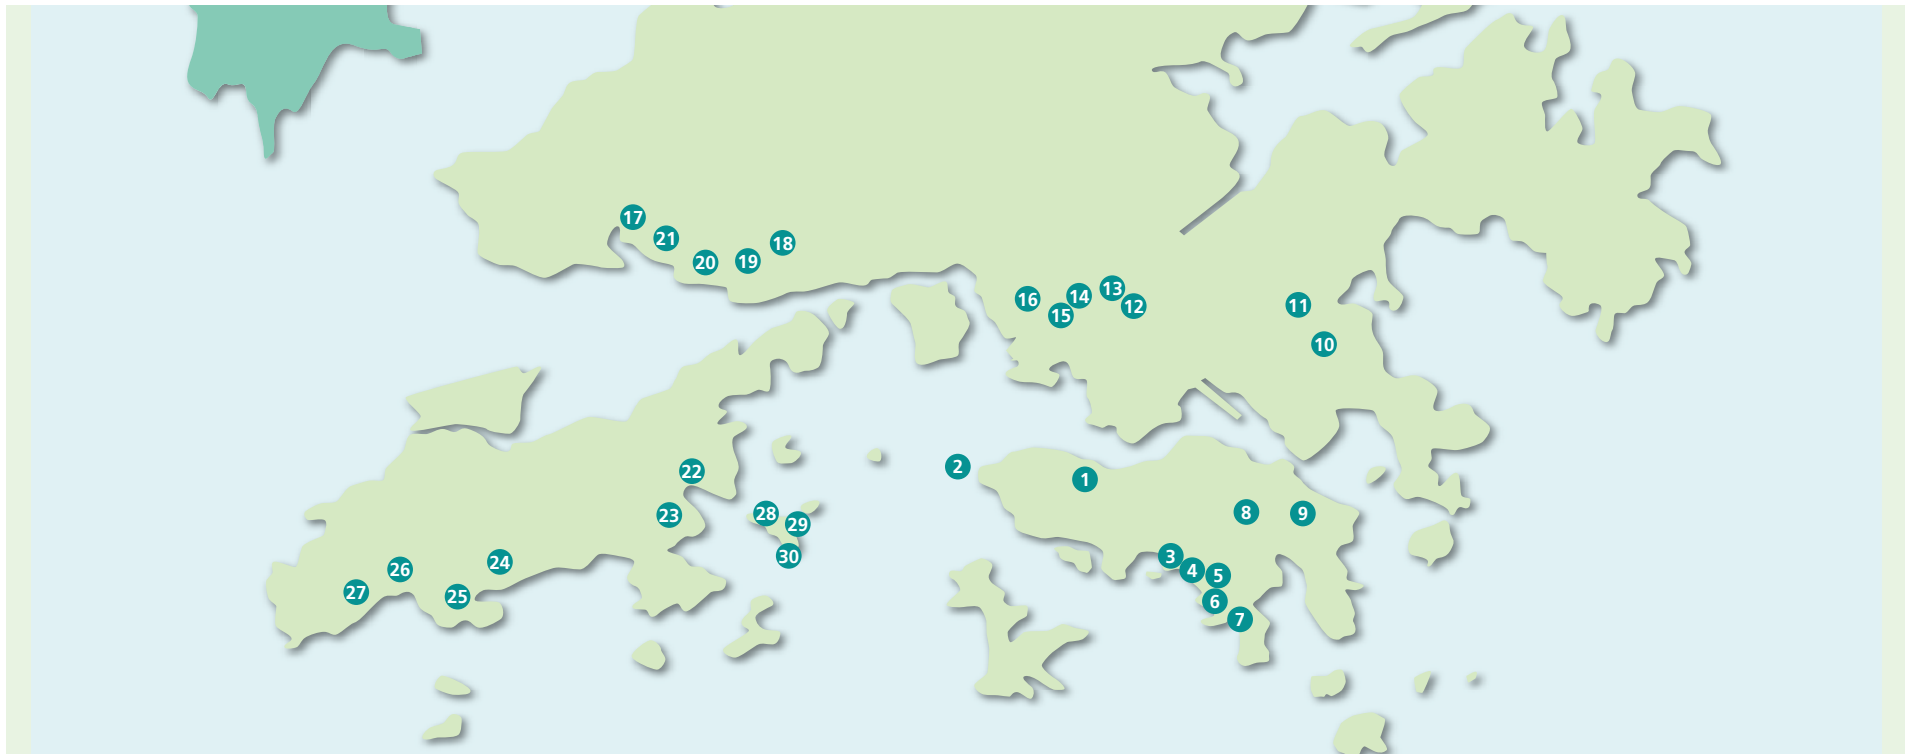

懲教署總部及各院所位置圖

Location of Correctional Services Department Headquarters and Institutions

- | | | | | |
|---|---|--|---|--|
| 1 懲教署總部
CSD Headquarters | 8 大潭峽懲教所及芝蘭更生中心
Tai Tam Gap Correctional Institution
and Chi Lan Rehabilitation Centre | 14 荔枝角收押所
Lai Chi Kok Reception Centre | 20 紫荊樓及蕙蘭更生中心
Bauhinia House and Wai Lan
Rehabilitation Centre | 26 石壁監獄
Shek Pik Prison |
| 2 青洲羈押中心
Green Island Reception Centre | 9 歌連臣角懲教所
Cape Collinson Correctional
Institution | 15 荔枝角懲教所
Lai Chi Kok Correctional
Institution | 21 小欖精神病治療中心
Siu Lam Psychiatric Centre | 27 沙咀勞教中心及勵志更生中心
Sha Tsui Detention Centre and
Lai Chi Rehabilitation Centre |
| 3 馬坑監獄
Ma Hang Prison | 10 壁屋懲教所
Pik Uk Correctional Institution | 16 勵敬教導所
Lai King Training Centre | 22 芝新懲教所
Chi Sun Correctional Institution | 28 喜靈洲懲教所
Hei Ling Chau Correctional
Institution |
| 4 職員訓練院
Staff Training Institute | 11 壁屋監獄
Pik Uk Prison | 17 青山灣入境事務中心
Castle Peak Bay
Immigration Centre | 23 芝蔴灣懲教所
Chi Ma Wan
Correctional Institution | 29 喜靈洲戒毒所及喜靈洲戒毒所(附屬中心)
Hei Ling Chau Addiction Treatment
Centre and Hei Ling Chau Addiction
Treatment Centre (Annex) |
| 5 白沙灣懲教所
Pak Sha Wan Correctional Institution | 12 百勤樓
Pelican House | 18 大欖女懲教所
Tai Lam Centre for Women | 24 蘇埔坪監獄
Ma Po Ping Prison | 30 勵新懲教所職業訓練中心
Lai Sun Correctional Institution
Vocational Training Centre |
| 6 東頭懲教所
Tung Tau Correctional Institution | 13 豐力樓及勵行更生中心
Phoenix House and Lai
Hang Rehabilitation Centre | 19 大欖懲教所
Tai Lam Correctional Institution | 25 塘福中心
Tong Fuk Centre | |
| 7 赤柱監獄
Stanley Prison | | | | |