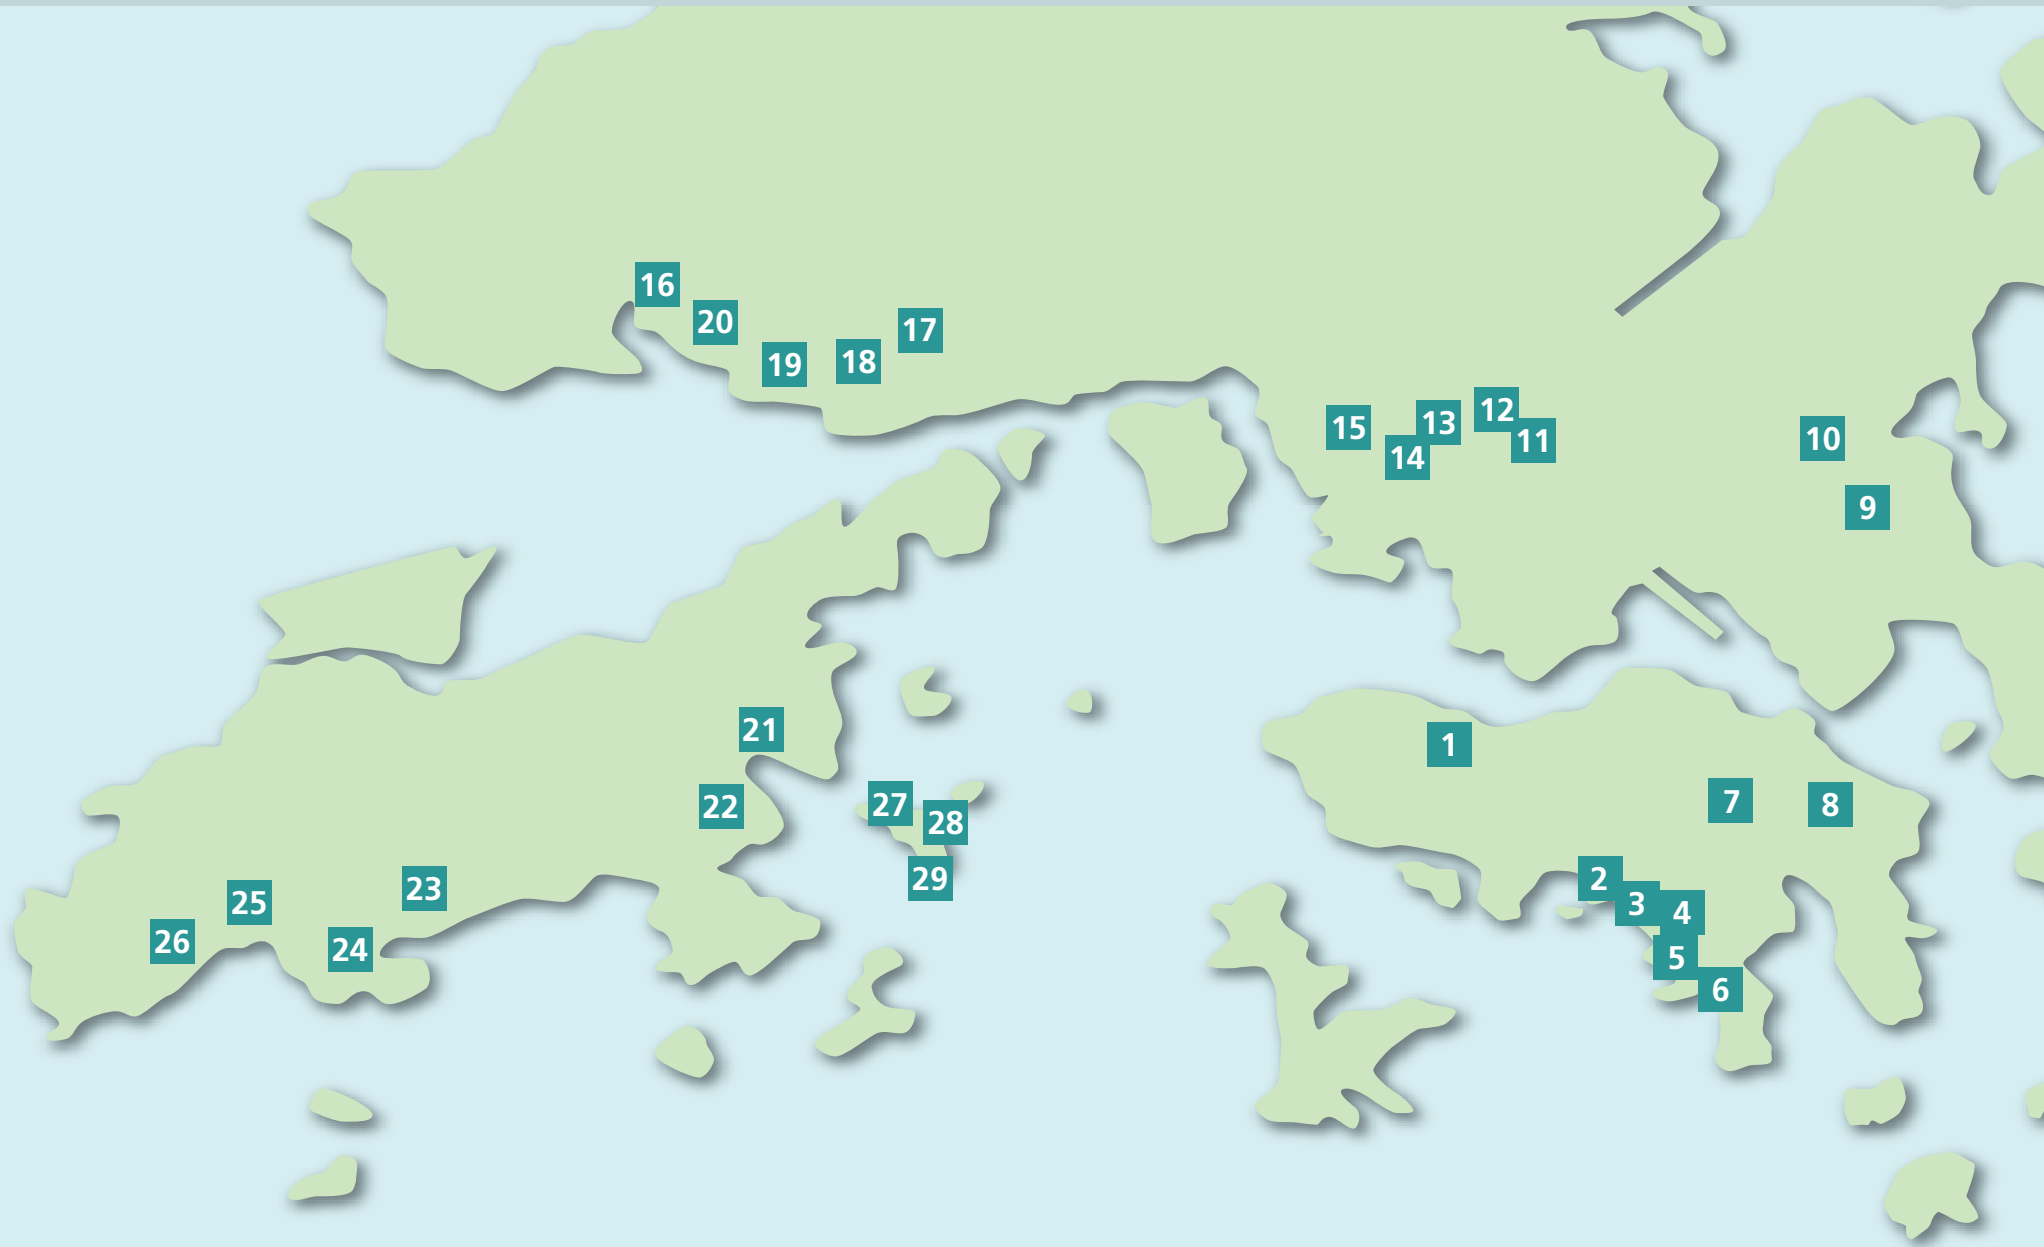

懲教署總部及各院所位置圖

Location of Correctional Services Department Headquarters and Institutions

1 懲教署總部
CSD Headquarters

2 馬坑監獄
Ma Hang Prison

3 職員訓練院
Staff Training Institute

4 白沙灣懲教所
Pak Sha Wan Correctional Institution

5 東頭懲教所
Tung Tau Correctional Institution

6 赤柱監獄
Stanley Prison

7 大潭峽懲教所及芝蘭更生中心
Tai Tam Gap Correctional Institution and Chi Lan Rehabilitation Centre

8 歌連臣角懲教所
Cape Collinson Correctional Institution

9 壁屋懲教所
Pik Uk Correctional Institution

10 壁屋監獄
Pik Uk Prison

11 百勤樓
Pelican House

12 豐力樓及勵行更生中心
Phoenix House and Lai Hang Rehabilitation Centre

13 荔枝角收押所
Lai Chi Kok Reception Centre

14 荔枝角懲教所
Lai Chi Kok Correctional Institution

15 勵敬教導所
Lai King Training Centre

16 青山灣入境事務中心
Castle Peak Bay Immigration Centre

17 大欖女懲教所
Tai Lam Centre for Women

18 大欖懲教所
Tai Lam Correctional Institution

19 紫荊樓及蕙蘭更生中心
Bauhinia House and Wai Lan Rehabilitation Centre

20 小欖精神病治療中心
Siu Lam Psychiatric Centre